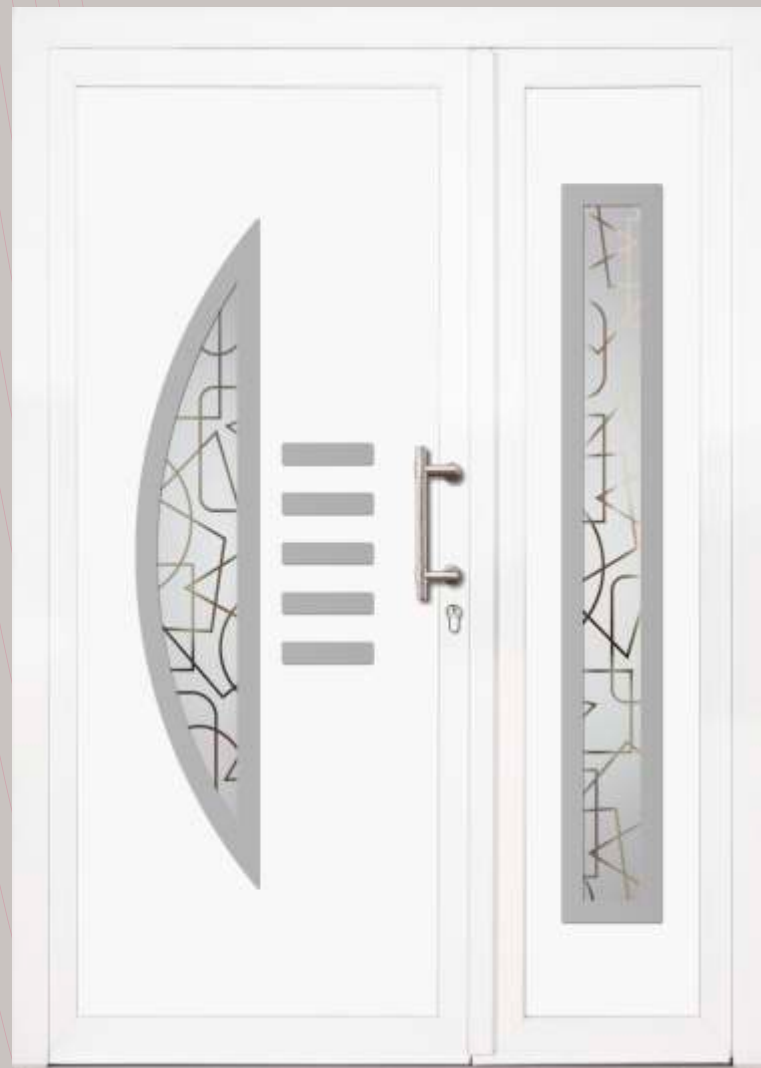

ALB-S-PSU-SPS+P-ALB-S-MOD-SPS